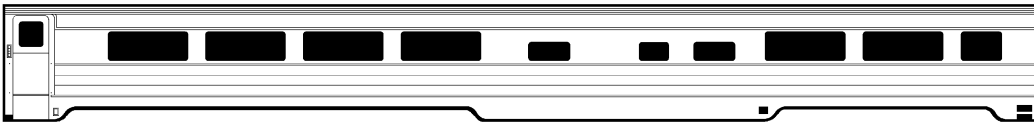

BRASS CAR SIDES

Passenger Car Parts for the Streamliners

GN EB Baggage-Dormitory (ACF)
GN 1200-05, CB&Q 1202
HO 173-18 \$31.75
N 173-518 \$20.75

GN EB 60-Seat Coach (ACF)
GN 1209-14, CB&Q 1211, BN
HO 173-14 Discontinued
N 173-514 \$20.75

GN EB 48-Seat Coach (P-S)
GN1215-18, 1227-32
CB&Q 1219-20, SP&S 300
HO 173-12 \$31.75
N 173-512 \$20.75

GN EB "Ranch" Coffee Shop
GN 1240-45, CB&Q 1243
HO 173-10 Discontinued
N 173-510 \$20.75

GN EB "Lake" Diner (ACF)
GN 1250-55, CB&Q 1250
HO 173-15 Discontinued
N 173-515 \$20.75