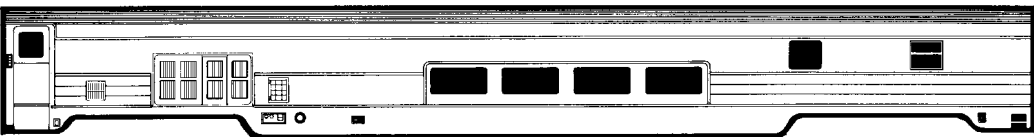

GN EB Budd Great Dome Lounge
GN 1390-1394, CB&Q 1395
Bachmann HO and N overlay
HO 173-27 $31.75
N 173-527 $20.75