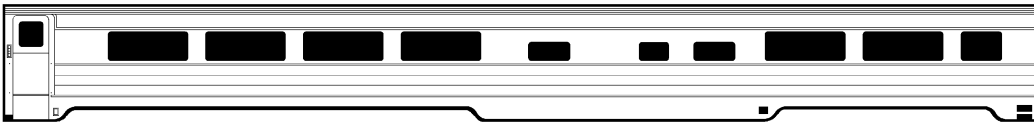

BRASS CAR SIDES

Passenger Car Parts for the Streamliners

GN EB Baggage-Dormitory (ACF)
GN 1200-05, CB&Q 1202
HO 173-18 \$31.75
N 173-518 \$20.75

GN EB 60-Seat Coach (ACF)
GN 1209-14, CB&Q 1211, BN
HO 173-14 \$31.75
N 173-514 \$20.75
GN EB 48-Seat Coach (P-S)

GN 1215-18, 1227-32
CB&Q 1219-20, SP&S 300
HO 173-12 \$31.75
N 173-512 \$20.75

GN EB "Ranch" Coffee Shop
GN 1240-45, CB&Q 1243
HO 173-10 \$31.75
N 173-510 \$20.75

GN EB "Lake" Diner (ACF)
GN 1250-55, CB&Q 1250
HO 173-15 \$31.75
N 173-515 \$20.75