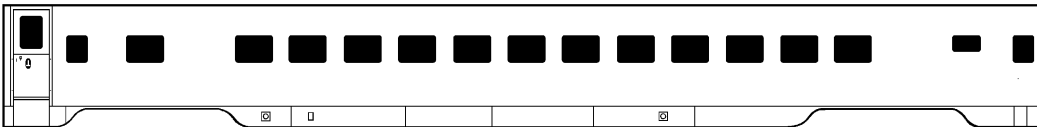

GN 1950 EB PS 48-Seat Coach
GN 1215-18, GN1227-32
CB&Q 1219-20, SP&S 300
HO 173-81 $37.00