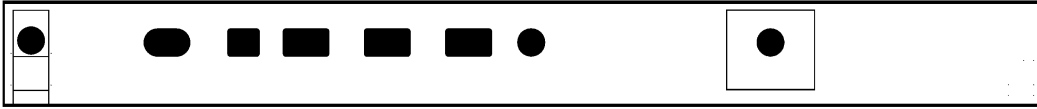

Milw Road 85' Baggage-Dorm
1350-52 & 1354 Rebuilds
HO 173-79 $39.00
N 173-579 Sale $12.00