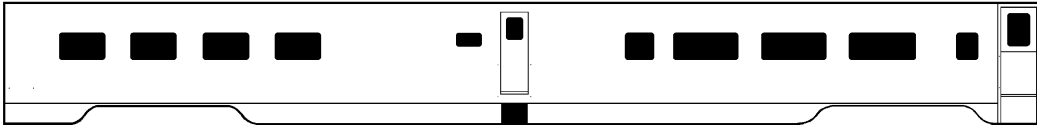

# BRASS CAR SIDES

*Passenger Car Parts for the Streamliners*

GN ACF Cafe-Coach  
 GN 1145-1146  
 HO 173-78 \$35.00  
 N 173-578 TBA

Milw Road 85' Baggage-Dorm  
 1350-52 & 1354 Rebuilds  
 HO 173-79 \$39.00  
 N 173-579 Sale \$12.00